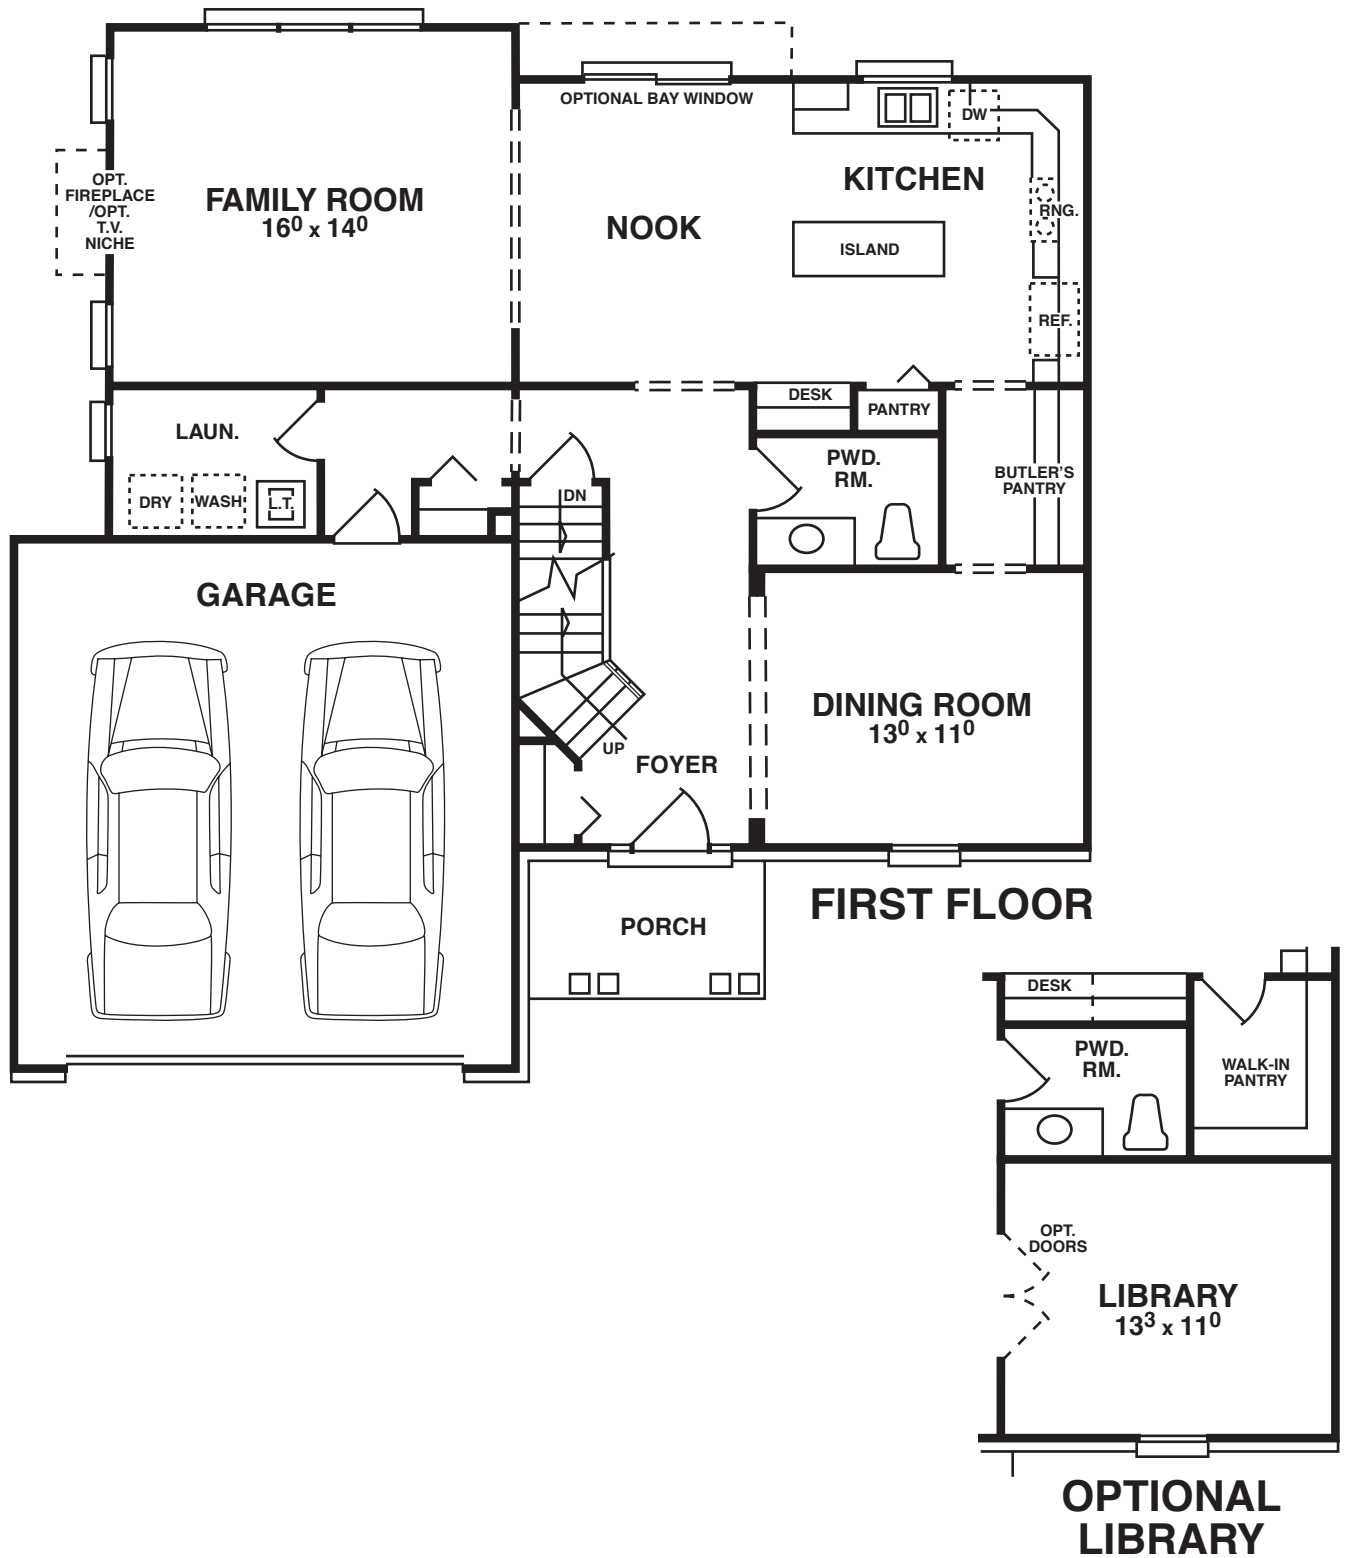

The Washington Newport Estates

Sherr Development
(734) 586-2300

**The Washington
Newport Estates**

Sherr Development
(734) 586-2300